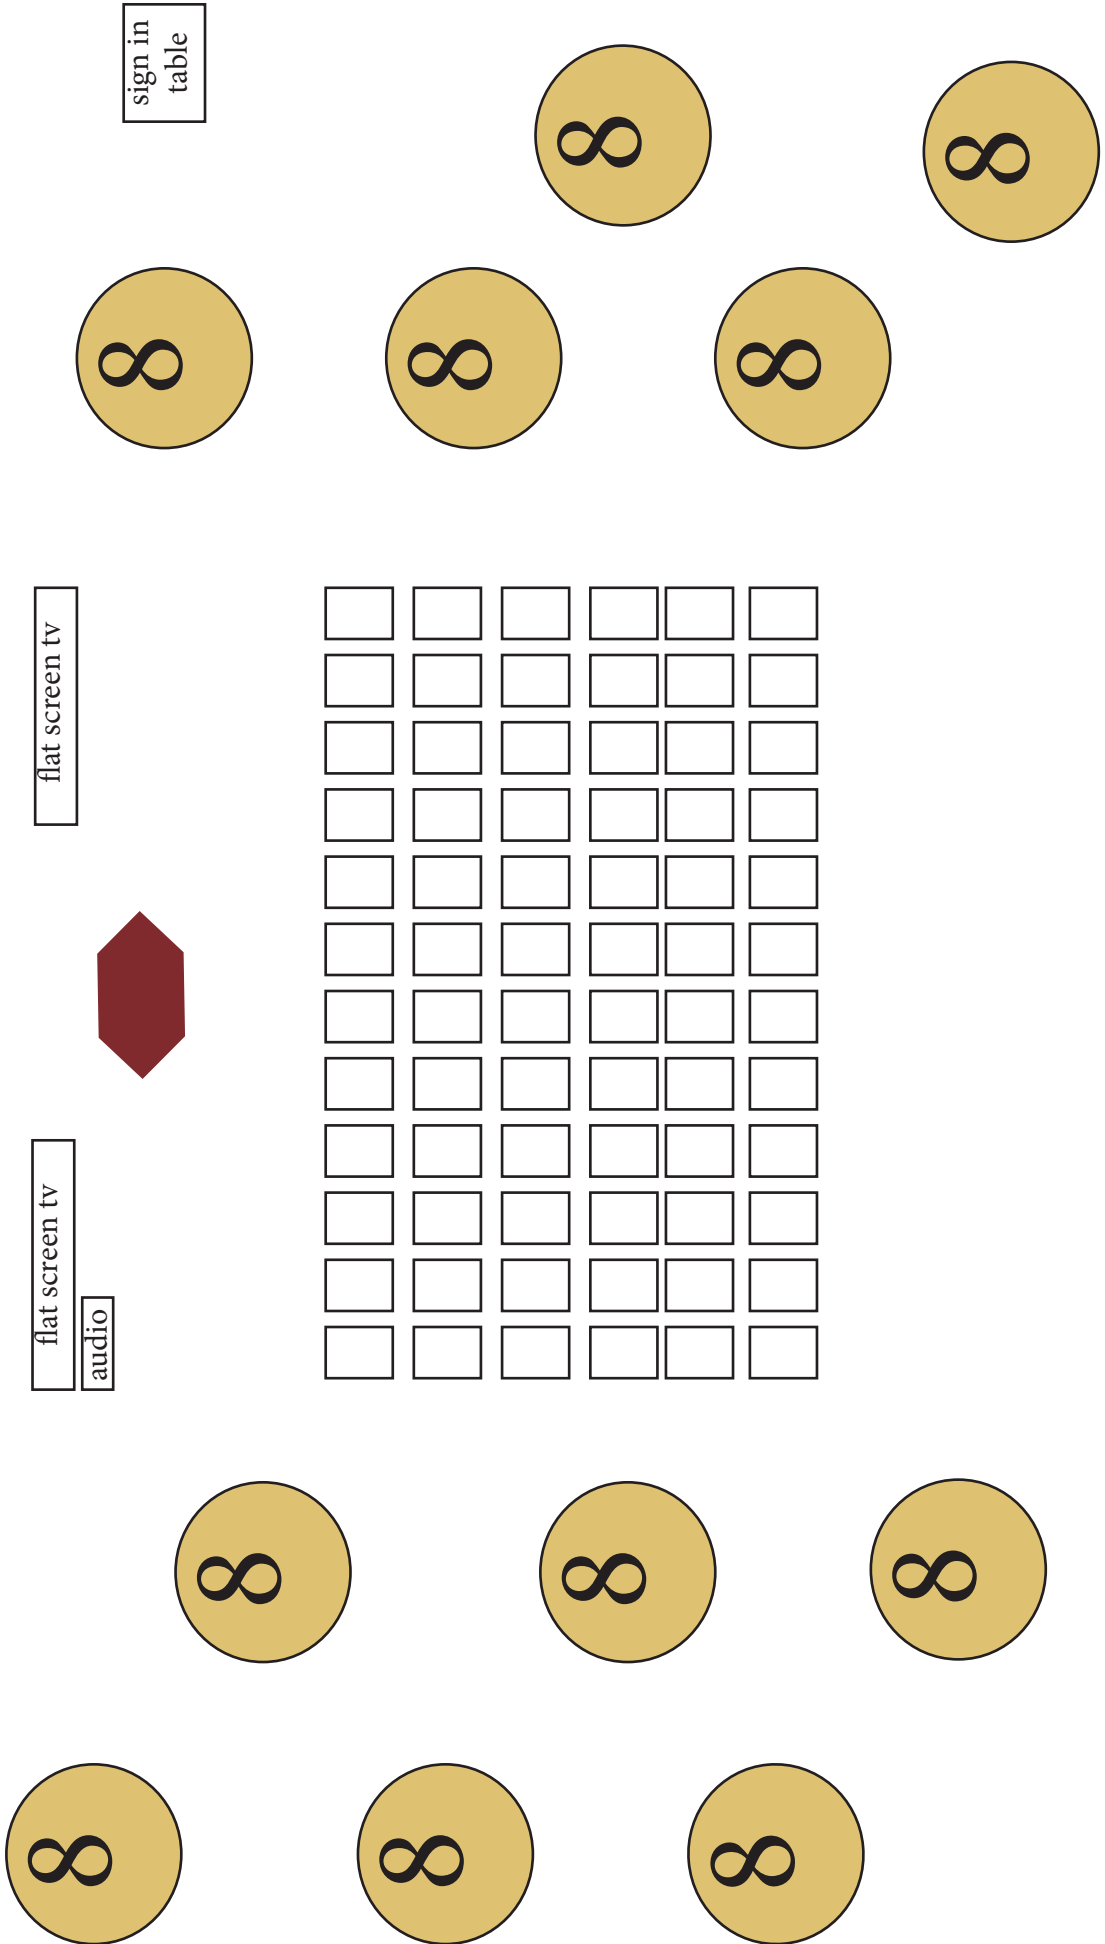

WACOCHÉ HALL LECTURE

MAXIMUM SEATING - 144

flat screen tv

audio

flat screen tv

sign in
table

serving table

WACOCHÉ HALL
LECTURE AND DINING
MAXIMUM SEATING - 72

SERVING TABLE

WACOCHÉ HALL

DINING ONLY

MAXIMUM SEATING - 144

flat screen tv

audio

flat screen tv

sign in
table

servicing table

LUCY PETERS HALL
LECTURE
MAXIMUM SEATING - 72

flat screen tv

Audio

West
Entrance

Sign In
Desk

LUCY PETERS HALL
LECTURE & DINING
MAXIMUM SEATING - 40

flat screen tv

West
Entrance

Sign In
Desk

Audio

Serving Table

WACOCHÉ HALL

STAND UP RECEPTION / AWARDS CEREMONIES
SEATING FOR ELDERLY & HANDICAPPED ONLY - 24

MAXIMUM CAPACITY - 200

flat screen tv